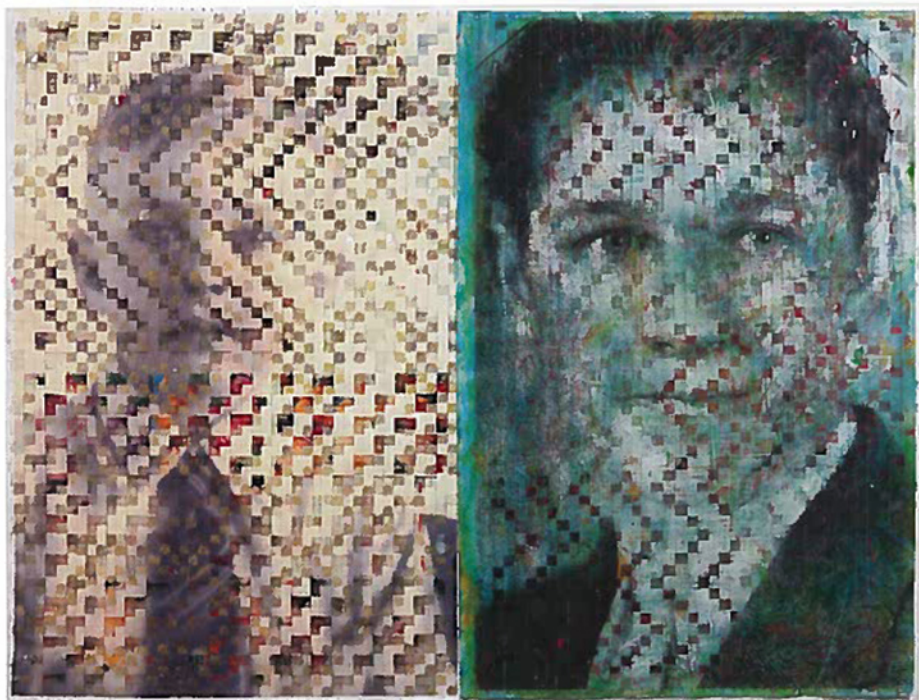

Remix

Selections from the
International Collage Center

71

GAIL SKUDERA (b.1952)

Flying Geese, 2004

Mixed media collage

22 3/4 x 27 1/2 inches

Collection International Collage Center