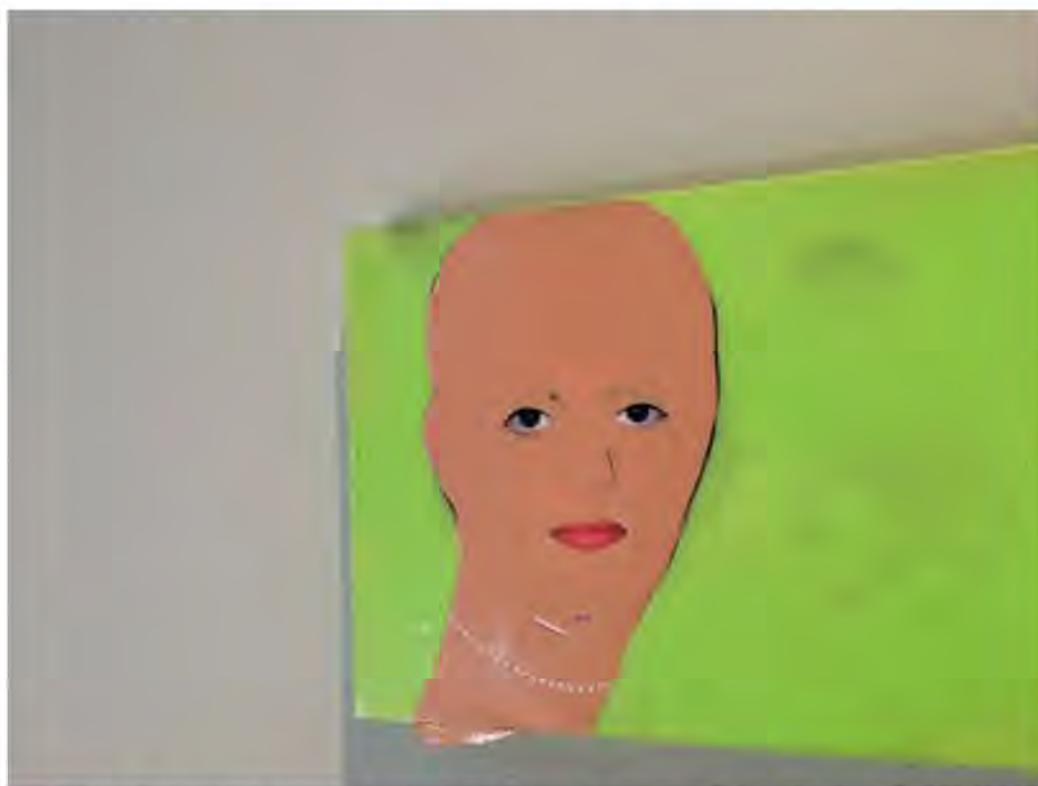

# Downtown Gallery exhibit explores portraits by Knoxville artist Marcia Goldenstein, three others

Judith Page's "Portraits in Plasma" series is one of the series shown in the exhibit "Persona: Process Portraiture" at the University of Tennessee Downtown Gallery.

"Persona: Process Portraiture" shows images created by four female artists and displayed in forms from paintings to collages.

Knoxville artist Marcia Goldenstein's intricately done, hand-embroidered series of female artists includes this image of Frida Kahlo. The series "Women in Stitches" is part of a

Photos by Amy McRary/News Sentinel This close-up shows art by Maine-based mixed-media artist Gail Skudera in the exhibit "Persona" Process Portraiture" at the University of Tennessee Downtown Gallery. The exhibit shows how four female contemporary artists use photographs and portraits in their work.

Page's series "Portraits in Plasma" includes 21 images of bald women displayed on neon green backgrounds and shown on 4-by-6 to 12-by-16-inch canvasses. Only the women's faces are portrayed; often they appear to stare straight ahead. Each "Portrait in Plasma" starts as a photograph Page painted over using thick, gel-like paint. Bits of the original photos, including the image's eyes or mouth, can be seen through the paint layers.